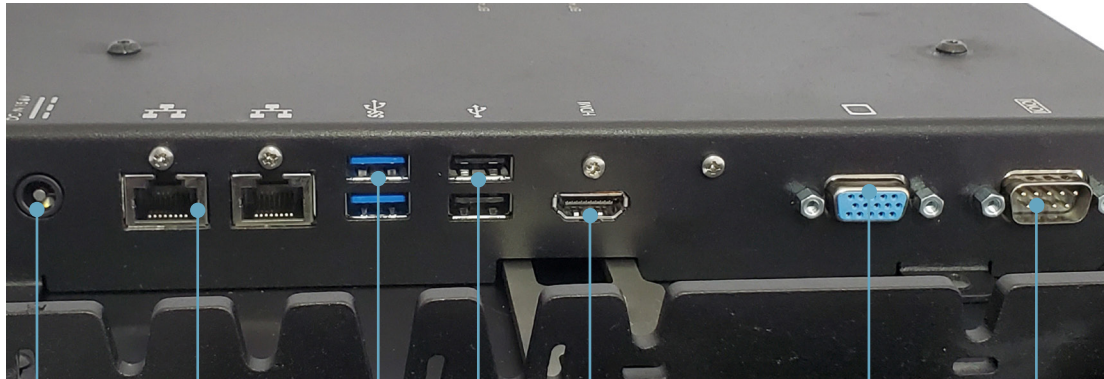

PANASONIC TOUGHBOOK® 33 TRIMLINE™ LAPTOP DOCKING STATION

POWER SUPPLY