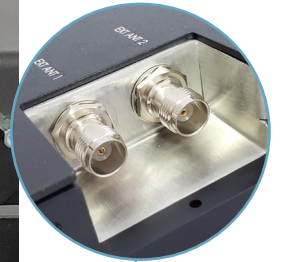

ETHERNET (2)

USB 3.0 (2)

USB 2.0 (2)

HDMI

VGA

SERIAL

EXTERNAL ANT 1 & ANT 2